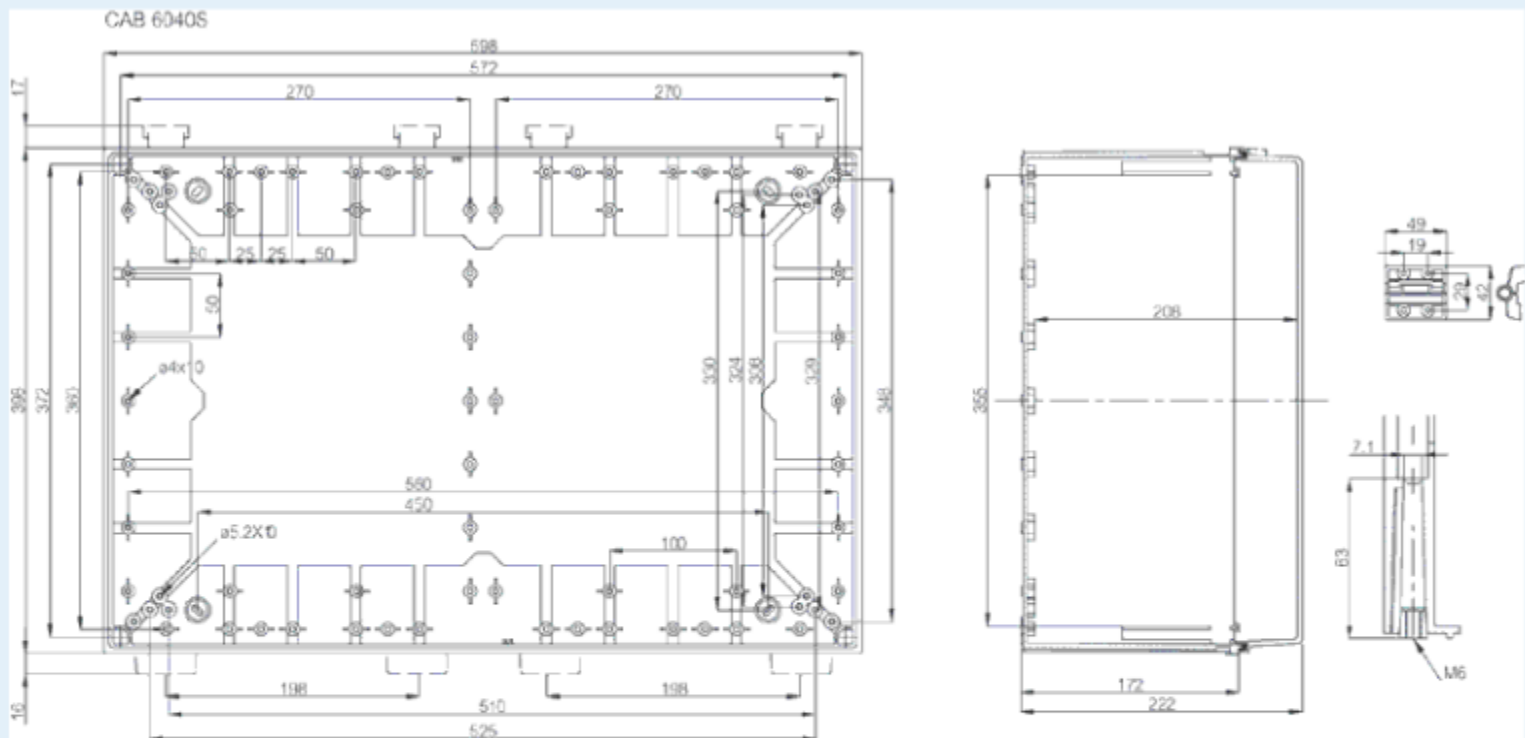

**Remarks:** Latches on the long side

**Including:** Cabinet base, door with PUR gasket, latches, screws for mounting plate/DIN-rail and corner plugs.

**EAN:** 64 1807402045 1

**El. number:**

- Finland: 3424176
- Denmark: 8212020294
- Sweden: 2539957

Dimensions:	Height	Width	Depth
mm:	600	400	220
inch:	23.62	15.75	8.66